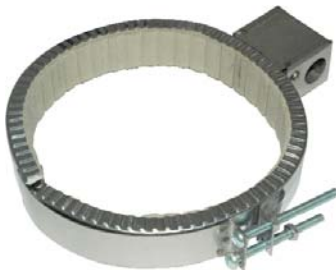

OVERVIEW

Standard Mica Bands

Value-Priced Supplies

Hot Sleeves

Great Prices but Built to Last

Over 100 sizes in Stock to Ship Daily up to 33" ID

- 12" treated glass braid leads
- Rust resistant steel sheath
- Notched sleeve allows installation flush with nozzle hex
- 31-46 watts per sq inch
- Stainless steel clamp type lock-up
- Nickel-chromium resistance wire element
- CSA/UL recognized

OVERVIEW

— Larger or Barrel Bands —

Adjustable Bands

The Original

- Mica Insulated, strap lock up
- 28-32W per square inch
- 900°F max use temperature
- Rust resistant low expansion steel
- 20 gauge pressure plate
- Will expand 1/2" or 3/4" depending on size of band
- Allows you to convert metric barrels using American adjustable bands

6

Insulated Ceramic Adjustable Bands

Eliminates long wait for special OEM and metric size bands

- Significantly reduces energy consumption
- 1/8" Kaowool insulation blanket between heating element and shell of heater
- 35W per square inch
- 1200°F Max use temperature
- Corrosion resistant stainless steel sheath
- Will adjust 1/2" to 3/4" depending on size of band

Hot Sleeves Big Bands

Over 40 Sizes In Stock Today – From 4" to 33" ID

- Mica and Ceramic insulated bands available
- 12" treated glass braid leads
- Rust resistant steel sheath
- Stainless steel clamp type lock-up
- CSA/UL recognized