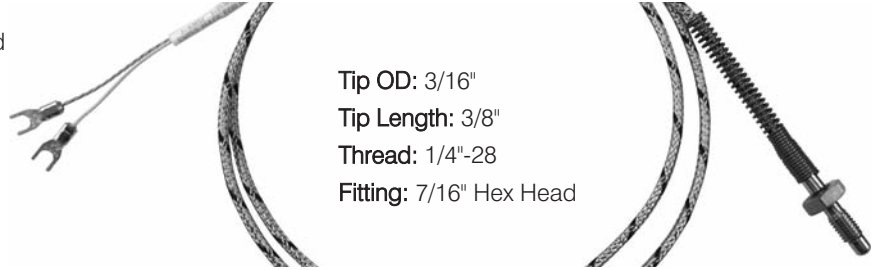

SAWI Swiss Made Thermocouples

Type J, IN HOLE Styles

1/4" thread Fixed Depth Type

- Kapton® Coated Fiberglass Leads reinforced with Stainless Steel Overbraid for Durability
- 118° Tip Shape to Optimize Contact and Heat Transmission
- Lead Termination: Spade Lugs
- MAX. Operating Temperature: 842°F / 450°C

Tip OD: 3/16"
 Tip Length: 3/8"
 Thread: 1/4"-28
 Fitting: 7/16" Hex Head

Item #	Replaces IMS #	Lead Length	Grounded	Price
146509	103630	48"	Grounded	\$16.50
146510	103630	96"	Grounded	24.25
146511	103630	144"	Grounded	29.05
146515	108652	48"	Ungrounded	26.10
146516	108652	96"	Ungrounded	31.10
146517	108652	144"	Ungrounded	35.85

Variable Depth Type – Bayonet & Spring

- Grounded
- Kapton® Coated Fiberglass Leads reinforced with Stainless Steel Overbraid for Durability
- 118° Tip Shape to Optimize Contact and Heat Transmission
- MAX. Operating Temperature: 842°F / 450°C
- Polarized Plug or Spade Lugs