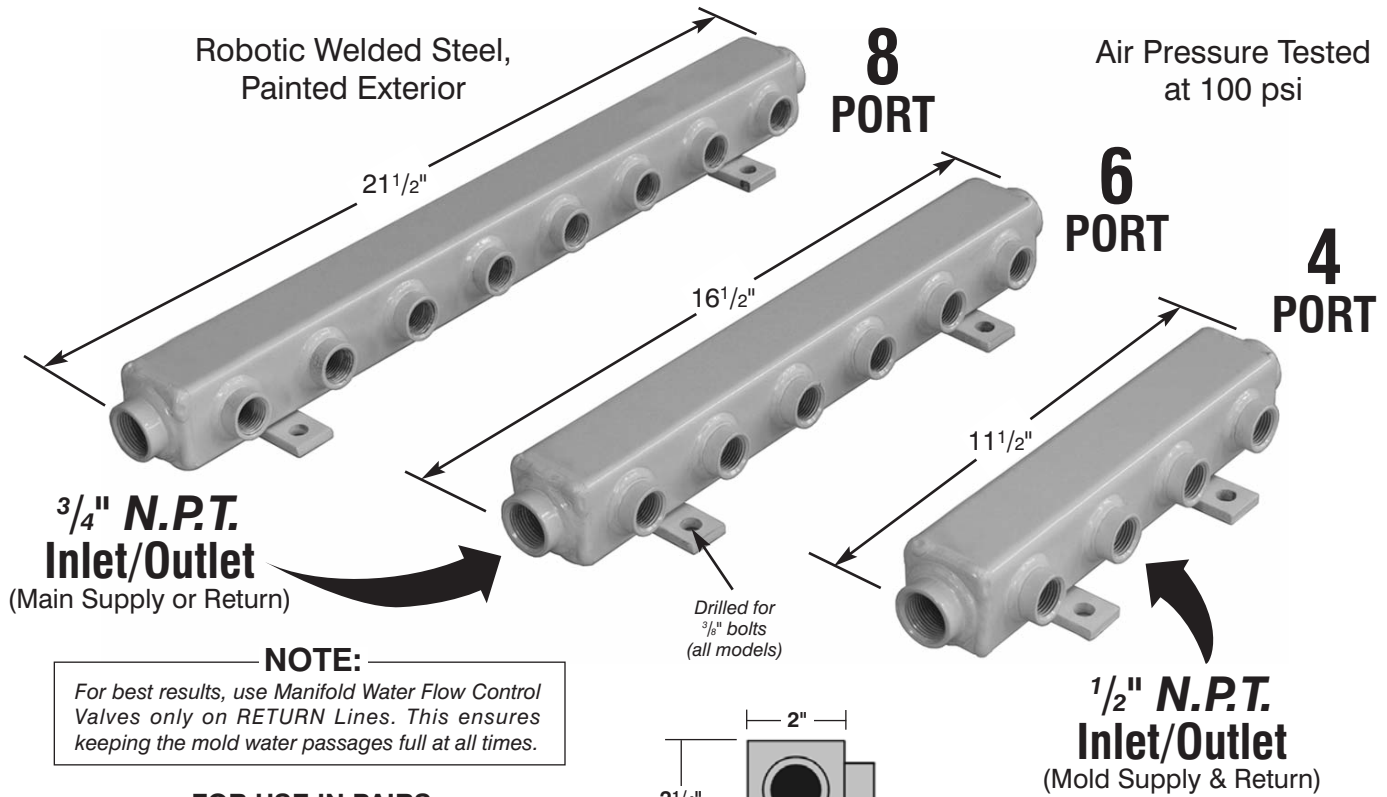

# STEEL Straight-Through Water Manifolds

*Simplify Mold Changes... Save Set Up Time!*

## 4, 6 and 8 Port Straight-Through Models

### Straight-Through STEEL WATER MANIFOLDS

Item Number	Type	Prices
#120751	8 Port	\$69.80 ea.
#120745	6 Port	54.55 ea.
#120716	4 Port	43.60 ea.

See 4 Port Model illustrated at left