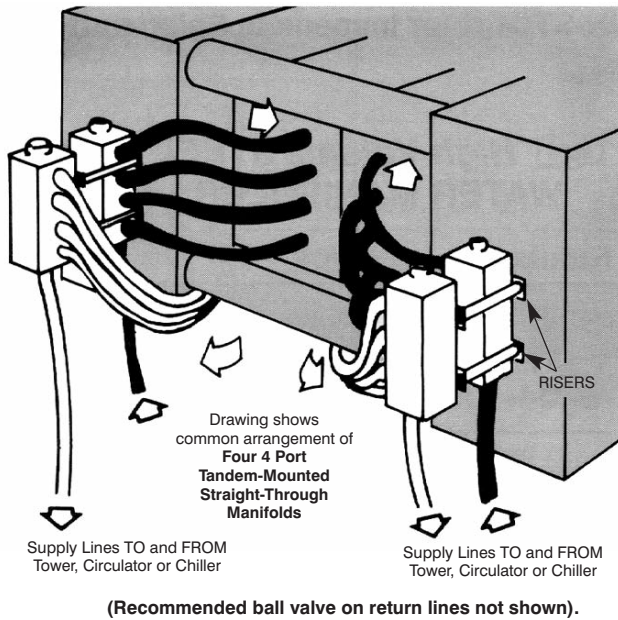

# STEEL Straight-Through Water Manifolds

*Simplify Mold Changes... Save Set Up Time!*

## 4, 6 and 8 Port Straight-Through Models

### Straight-Through STEEL WATER MANIFOLDS

Item Number	Type	Prices
#120751	8 Port	\$69.80 ea.
#120745	6 Port	54.55 ea.
#120716	4 Port	43.60 ea.

See 4 Port Model illustrated at left