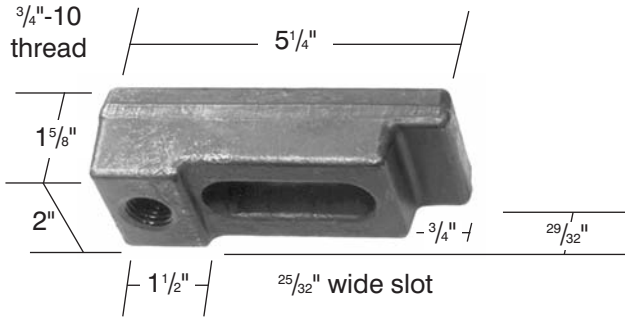

Made in the U.S.A

IMS MAXX™ FC4 Mold Clamps, Washers and Bolts

Specifications and Prices

MAX. USABLE SLOT LENGTH: 1 25/32"

(#103880) WASHER

(FC4) MOLD CLAMP WITH 1 1/2" HEEL

USE EITHER A (#103830) HOLD DOWN BOLT WITH 5/8"-11 THREAD OR A (#103821) HOLD DOWN BOLT WITH 3/4"-10 THREAD

For 29/32" Mold Flanges (requires one of each item)

Item #	Description	Size	Prices (each)
103896	FC4 Mold Clamp	5 1/4" l x 2" w x 25/32" wide slot	\$17.30
103880	Washer	1 1/2" O.D., 13/16" I.D. x 1/2"	2.60
103830	Hold down bolt	5/8"-11 THD, 3 5/8" l	9.35
103821	Hold down bolt	3/4"-10 THD, 3 5/8" l	10.00

MAX. USABLE SLOT LENGTH: 1 25/32"

(#103880) WASHER

(FC4) MOLD CLAMP WITH 1 1/2" HEEL

(#103831) ADJUSTING BOLT

USE EITHER A (#103830) HOLD DOWN BOLT WITH 5/8"-11 THREAD OR A (#103821) HOLD DOWN BOLT WITH 3/4"-10 THREAD

MAX. USABLE SLOT LENGTH: 1 25/32"

(#103880) WASHER

(FC4) MOLD CLAMP WITH 1 1/2" HEEL

(#103831) ADJUSTING BOLT

USE EITHER A (#103829) HOLD DOWN BOLT WITH 5/8"-11 THREAD OR A (#103825) HOLD DOWN BOLT WITH 3/4"-10 THREAD