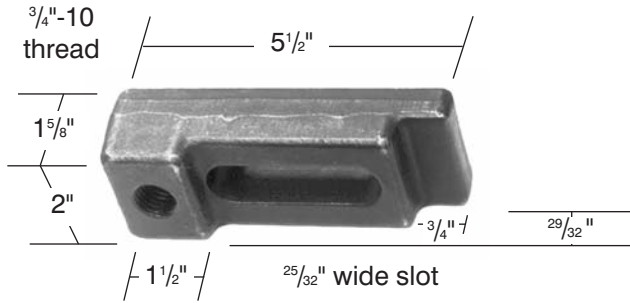

# IMS MAXX FC5 Mold Clamps, Washers and Bolts

3

### For 29/32" Mold Flanges (requires one of each item)

Item #	Description	Size	Prices (each)
103884	FC5 Mold Clamp	5 1/2" l x 2" w x 25/32" wide slot	\$21.60
103880	Washer	1 1/2" O.D., 13/16" I.D. x 1/2"	2.60
103830	Hold down bolt	5/8"-11 THD, 3 5/8" l	9.35
103821	Hold down bolt	3/4"-10 THD, 3 5/8" l	10.00

### For 1/2" - 29/32" Mold Flanges (requires one of each item)

Item #	Description	Size	Prices (each)
103884	FC5 Mold Clamp	5 1/2" l x 2" w x 29/32" wide slot	\$21.60
103880	Washer	1 1/2" O.D., 13/16" I.D. x 1/2"	2.60
103831	Adjusting bolt	3/4"-10 THD, 1 3/4" l	7.90
103830	Hold down bolt	5/8"-11 THD, 3 5/8" l	9.35
103821	Hold down bolt	3/4"-10 THD, 3 5/8" l	10.00

### For 1 13/32" - 2" Mold Flanges (requires one of each item)

Item #	Description	Size	Prices (each)
103884	FC5 Mold Clamp	5 1/2" l x 2" w x 25/32" wide slot	\$21.60
103880	Washer	1 1/2" O.D., 13/16" I.D. x 1/2"	2.60
103831	Adjusting bolt	3/4"-10 THD, 1 3/4" l	7.90
103829	Hold down bolt	5/8"-11 THD, 4 3/16" l	11.50
103825	Hold down bolt	3/4"-10 THD, 4 3/16" l	8.65