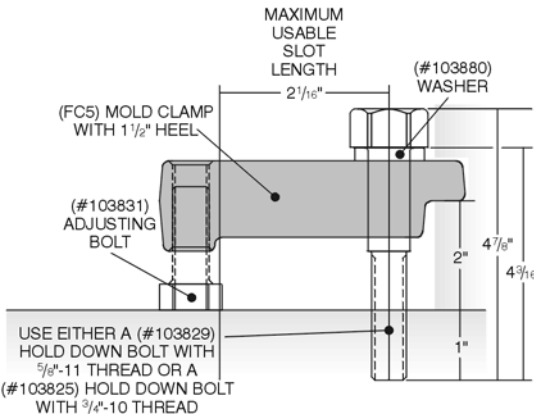

### For 29/32" Mold Flanges (requires one of each item)

Item #	Description	Size	Prices (each)
103884	FC5 Mold Clamp	5 1/2" l x 2" w x 25/32" wide slot	\$21.60
103880	Washer	1 1/2" O.D., 13/16" I.D. x 1/2"	2.60
103830	Hold down bolt	5/8"-11 THD, 3 5/8" l	9.35
103821	Hold down bolt	3/4"-10 THD, 3 5/8" l	10.00

### For 1/2" - 29/32" Mold Flanges (requires one of each item)

Item #	Description	Size	Prices (each)
103884	FC5 Mold Clamp	5 1/2" l x 2" w x 29/32" wide slot	\$21.60
103880	Washer	1 1/2" O.D., 13/16" I.D. x 1/2"	2.60
103831	Adjusting bolt	3/4"-10 THD, 1 3/4" l	7.90
103830	Hold down bolt	5/8"-11 THD, 3 5/8" l	9.35
103821	Hold down bolt	3/4"-10 THD, 3 5/8" l	10.00

### For 1 13/32" - 2" Mold Flanges (requires one of each item)

Item #	Description	Size	Prices (each)
103884	FC5 Mold Clamp	5 1/2" l x 2" w x 25/32" wide slot	\$21.60
103880	Washer	1 1/2" O.D., 13/16" I.D. x 1/2"	2.60
103831	Adjusting bolt	3/4"-10 THD, 1 3/4" l	7.90
103829	Hold down bolt	5/8"-11 THD, 4 3/16" l	11.50
103825	Hold down bolt	3/4"-10 THD, 4 3/16" l	8.65