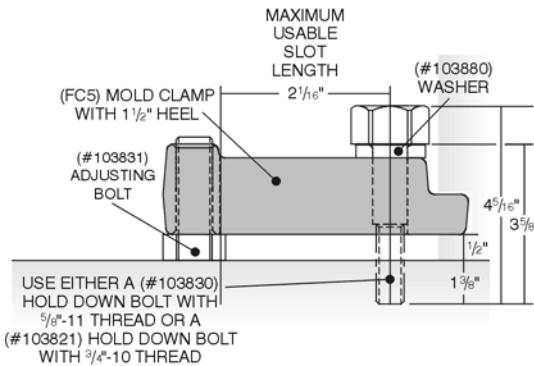

### For 29/32" Mold Flanges (requires one of each item)

Item #	Description	Size	Prices (each)
103884	FC5 Mold Clamp	5 1/2" l x 2" w x 25/32" wide slot	\$21.60
103880	Washer	1 1/2" O.D., 13/16" I.D. x 1/2"	2.60
103830	Hold down bolt	5/8"-11 THD, 3 5/8" l	9.35
103821	Hold down bolt	3/4"-10 THD, 3 5/8" l	10.00

### For 1/2" - 29/32" Mold Flanges (requires one of each item)

Item #	Description	Size	Prices (each)
103884	FC5 Mold Clamp	5 1/2" l x 2" w x 29/32" wide slot	\$21.60
103880	Washer	1 1/2" O.D., 13/16" I.D. x 1/2"	2.60
103831	Adjusting bolt	3/4"-10 THD, 1 3/4" l	7.90
103830	Hold down bolt	5/8"-11 THD, 3 5/8" l	9.35
103821	Hold down bolt	3/4"-10 THD, 3 5/8" l	10.00

### For 1 13/32" - 2" Mold Flanges (requires one of each item)

Item #	Description	Size	Prices (each)
103884	FC5 Mold Clamp	5 1/2" l x 2" w x 25/32" wide slot	\$21.60
103880	Washer	1 1/2" O.D., 13/16" I.D. x 1/2"	2.60
103831	Adjusting bolt	3/4"-10 THD, 1 3/4" l	7.90
103829	Hold down bolt	5/8"-11 THD, 4 3/16" l	11.50
103825	Hold down bolt	3/4"-10 THD, 4 3/16" l	8.65