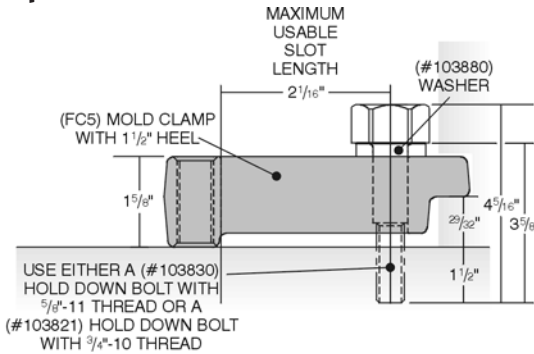

### For 29/32" Mold Flanges (requires one of each item)

Item #	Description	Size	Prices (each)
103884	FC5 Mold Clamp	5 1/2" l x 2" w x 25/32" wide slot	\$21.60
103880	Washer	1 1/2" O.D., 13/16" I.D. x 1/2"	2.60
103830	Hold down bolt	5/8"-11 THD, 3 5/8" l	9.35
103821	Hold down bolt	3/4"-10 THD, 3 5/8" l	10.00

### For 1/2" - 29/32" Mold Flanges (requires one of each item)

Item #	Description	Size	Prices (each)
103884	FC5 Mold Clamp	5 1/2" l x 2" w x 29/32" wide slot	\$21.60
103880	Washer	1 1/2" O.D., 13/16" I.D. x 1/2"	2.60
103831	Adjusting bolt	3/4"-10 THD, 1 3/4" l	7.90
103830	Hold down bolt	5/8"-11 THD, 3 5/8" l	9.35
103821	Hold down bolt	3/4"-10 THD, 3 5/8" l	10.00

### For 1 13/32" - 2" Mold Flanges (requires one of each item)

Item #	Description	Size	Prices (each)
103884	FC5 Mold Clamp	5 1/2" l x 2" w x 25/32" wide slot	\$21.60
103880	Washer	1 1/2" O.D., 13/16" I.D. x 1/2"	2.60
103831	Adjusting bolt	3/4"-10 THD, 1 3/4" l	7.90
103829	Hold down bolt	5/8"-11 THD, 4 3/16" l	11.50
103825	Hold down bolt	3/4"-10 THD, 4 3/16" l	8.65