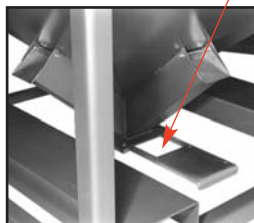

IMS
Select

Heavy Duty Mobile Storage Hoppers

For intermediate storage between bulk bins & your machine

Provide OPTIMUM
Efficiency—Flexibility—Portability

Stackable!
3 HIGH
for a
continuous
flow of
material

**Save Time
&
Space**

- **Construction:**
14 gauge Carbon Steel Hopper (7 gauge Legs)
- **Hopper Capacity:**
Cubic Feet **30**
Pounds **1,050**
(based on material with a density of 35 lbs per cu.ft.)
- **Shipping:**
Crated Size **48" l x 48" w x 48" h**
Crated Weight **350 lbs**
(400 lbs with either cover)

Photo shows two of four, 4" square entry ports for vacuum material removal. Contamination lids are provided for each port. Also shown is the adjustable slide gate shutoff for controlling hopper discharge.

Heavy Duty
STORAGE HOPPERS
Item No. 107934
\$785

Up to 2,000 lb Capacity and
Stainless Steel Construction Available — Inquire

Additional Sizes Available*

Capacity		Dimensions L" x W" x H"	Discharge Style	Item Nos.	
Lbs	Cu. Ft.			Hopper Slope 45°	60°
700	20	44 x 44 x 38	4 Ports & Slide Gate	143855	143856
		44 x 44 x 32	Slide Gate Only	143860	143861
1,050	30	44 x 44 x 48	4 Ports & Slide Gate	107934	129380
		44 x 44 x 42	Slide Gate Only	143862	143863
1,400	40	44 x 44 x 58	4 Ports & Slide Gate	137680	138754
		44 x 44 x 52	Slide Gate Only	143864	143865
1,750	50	44 x 44 x 68	4 Ports & Slide Gate	136279	143857
		44 x 44 x 62	Slide Gate Only	142141	143866
2,100	60	44 x 44 x 78	4 Ports & Slide Gate	143858	143859
		44 x 44 x 72	Slide Gate Only	143867	143868