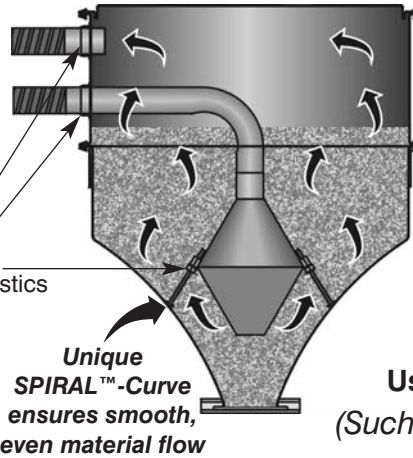

IMS SPIRAL™ Mobile Drying Hoppers

A BETTER WAY to dry — MINIMIZE DOWNTIME

For OPEN or CLOSED-LOOP Drying

Standard units are designed for use with popular 2" ID Air Hose.
Adapters available for other hose sizes