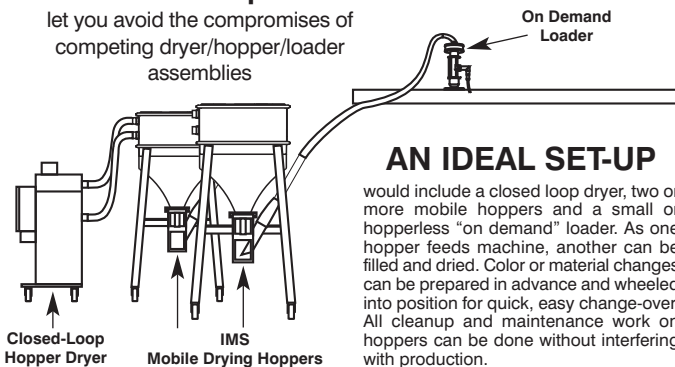

- PRICE -

INCLUDES: Cart with casters; SPIRAL™ hopper assembly (SPIRAL™ cone, hopper extension, lid, two gaskets, two clamps, slide gate) and drying assembly (2" inlet elbow, dispersion cone and 2" exhaust).

IMS Item No. 113228

\$2,250

#134006 With OEM Style Hopper Inquire

Individual Components

let you avoid the compromises of competing dryer/hopper/loader assemblies

AN IDEAL SET-UP

would include a closed loop dryer, two or more mobile hoppers and a small or hopperless "on demand" loader. As one hopper feeds machine, another can be filled and dried. Color or material changes can be prepared in advance and wheeled into position for quick, easy change-over. All cleanup and maintenance work on hoppers can be done without interfering with production.