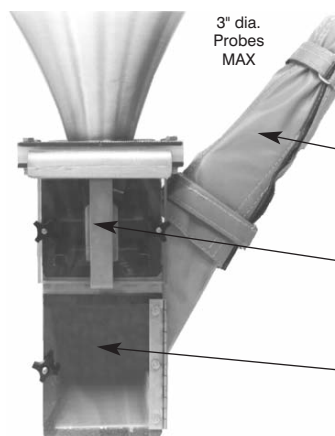

OPTIONAL ADD-ON AIR TAKE-OFF COMPONENTS

(Bolts to bottom of slide gate)

INSULATED BOOT SLEEVE ONLY

#114170

\$60.55

DRAWER-TYPE MAGNET ONLY

#105323

\$116.55

HOUSING ONLY (no magnet or boot sleeve)

#114165

\$253.45

#114318 Hopper Extension Kit (150 lb add-on capacity) includes 10" high extension cylinder, gasket, clamp and dispersion extension pipe **\$601.60 ea.**