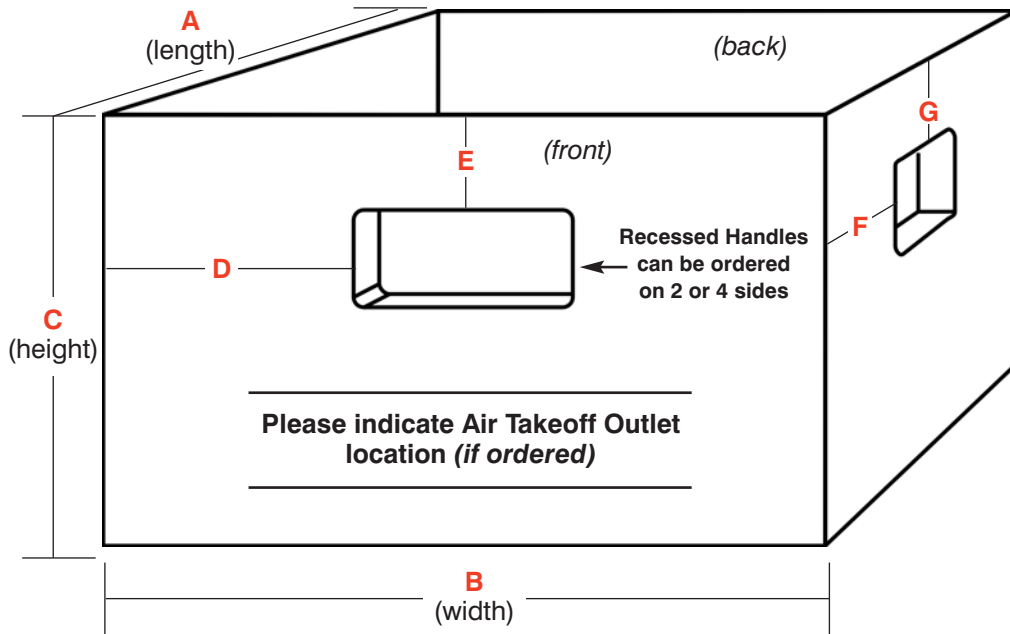

Granulator Catchpan

Catchpan Dimensions:
Outside

A: (length) _____

B: (width) _____

C: (height) _____

2 or 4 Handle Locations:

Front/Back	Sides
D: _____	F: _____
E: _____	G: _____

Standard recessed handles are 4 1/2" long x 1 3/4" high x 1" deep