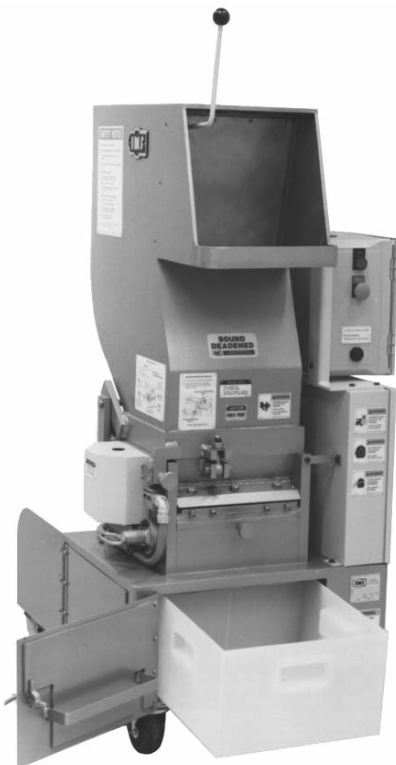

IMS ^{HEAVY DUTY} Granulator Catchpans

Replace ALL your old metal catchpans NOW with durable IMS Plastic Catchpans — your operators will like them!

(Made of heavy duty polypropylene stock - Thickness varies with overall size)

- **All Welded Polypropylene Construction**
- **Lightweight, Easier to Handle**
- **Reduce Noise**

Available with or without Air Take-Off

**Now Custom Made for YOUR Granulator...
...Any Make or Model!**