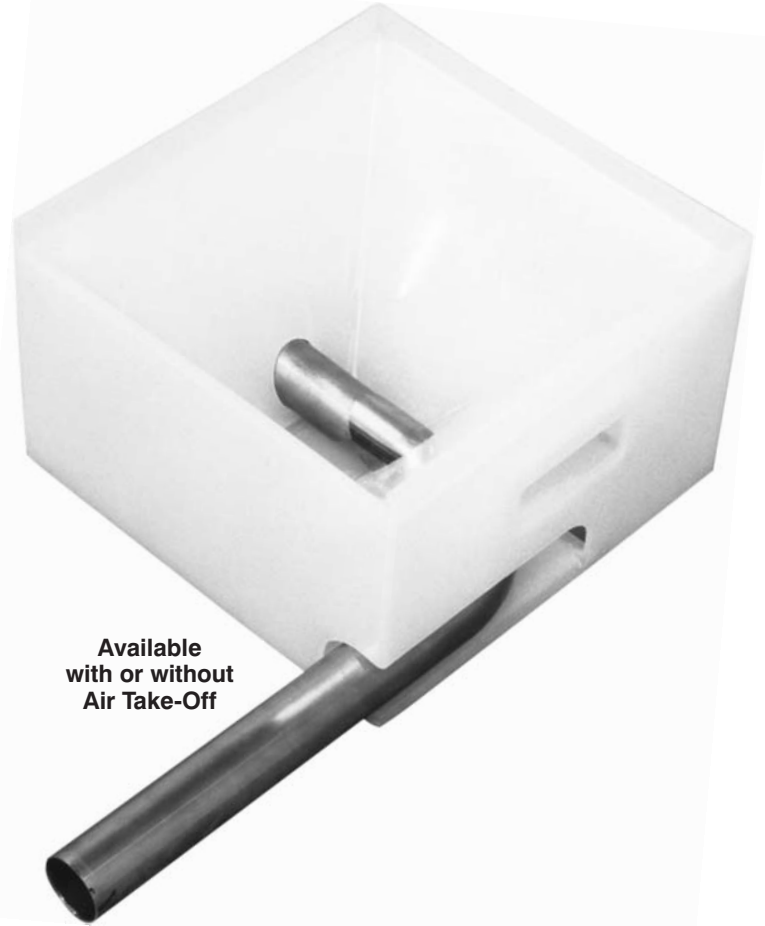

IMS ^{HEAVY DUTY} Granulator Catchpans

Replace ALL your old metal catchpans NOW with durable IMS Plastic Catchpans — your operators will like them!

(Made of heavy duty polypropylene stock - Thickness varies with overall size)

- **All Welded Polypropylene Construction**
- **Lightweight, Easier to Handle**
- **Reduce Noise**

Available with or without Air Take-Off

**Now Custom Made for YOUR Granulator...
...Any Make or Model!**

Users of IMS Granulators with heavy duty polypropylene catchpans asked for catchpans to fit their other grinders. Now you can update ALL your granulators with heavy duty plastic catchpans! They are light in weight and take the rough usage that bends and destroys metal catchpans.